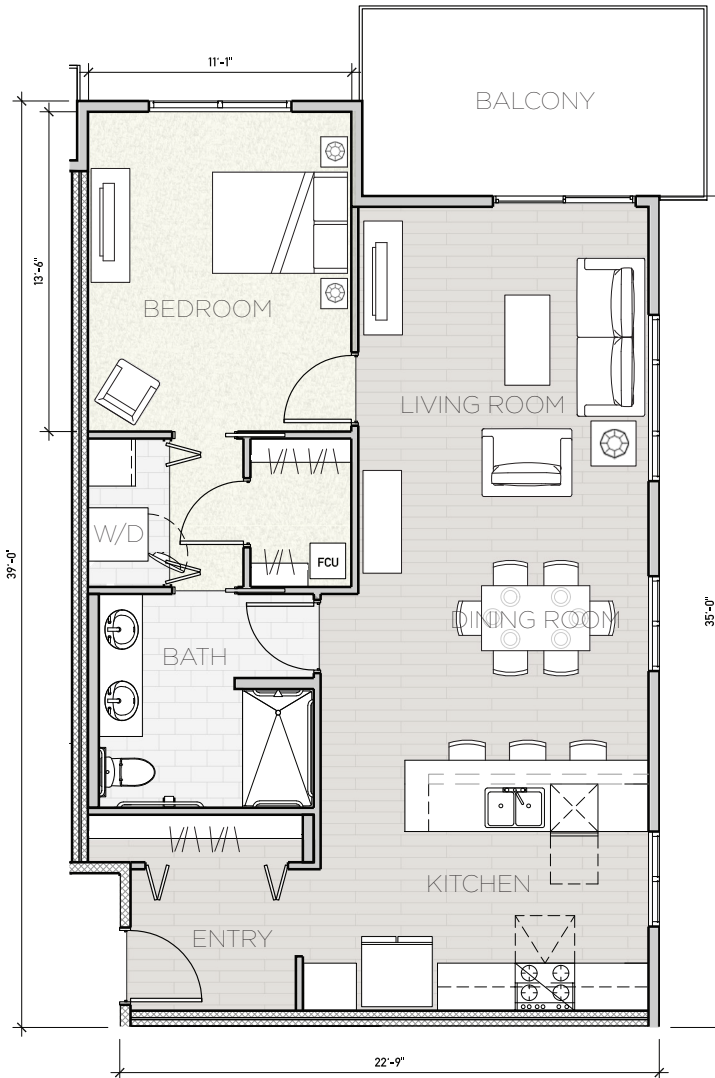

# COVE EAST

Apartment 405  
One Bedroom  
One Bath  
949 sq ft

THE  
**HEARTHSTONE**  
AT GREEN LAKE

A VIBRANT  
COMMUNITY IN  
THE HEART OF  
GREEN LAKE.

MONTHLY FEE: \$3,875  
ENTRANCE FEE: \$332,000

206.517.2242  
6565 4th Ave Ne  
Seattle WA 98115  
Hearthstone.org