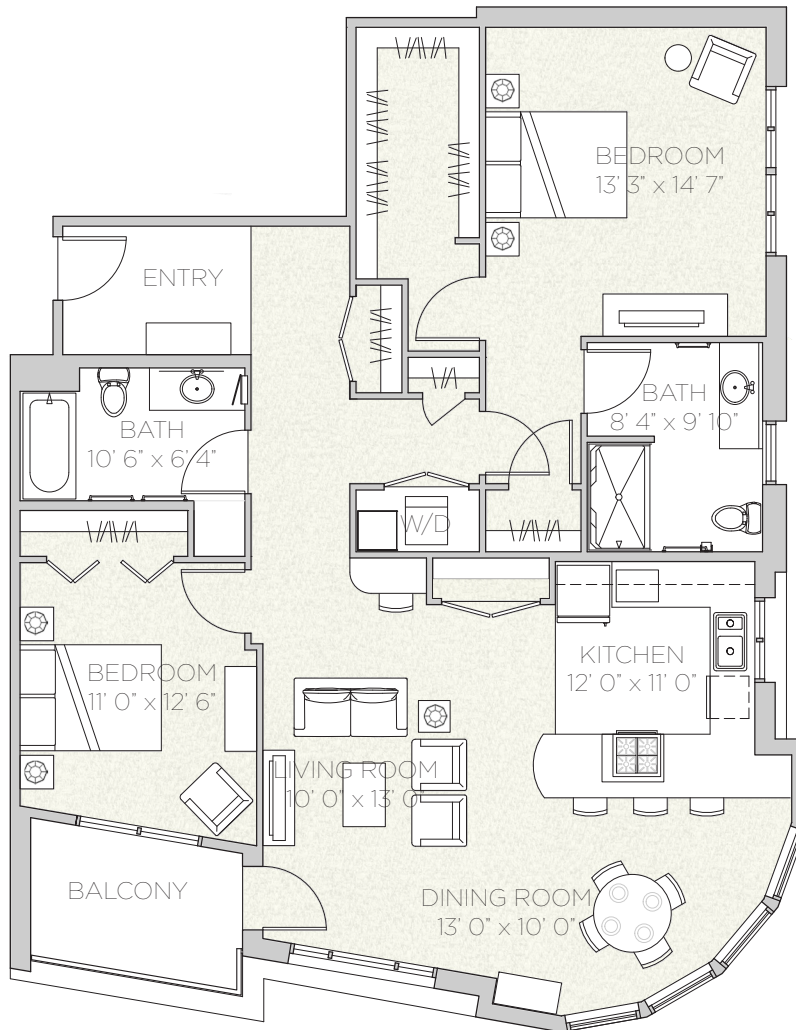

# COVE WEST

Apartment 201, 301, 401

Two Bedrooms

Two Baths

1355 sq ft Floor 2

1393 sq ft Floors 3 & 4

THE  
**HEARTHSTONE**  
AT GREEN LAKE

A VIBRANT  
COMMUNITY IN  
THE HEART OF  
GREEN LAKE.