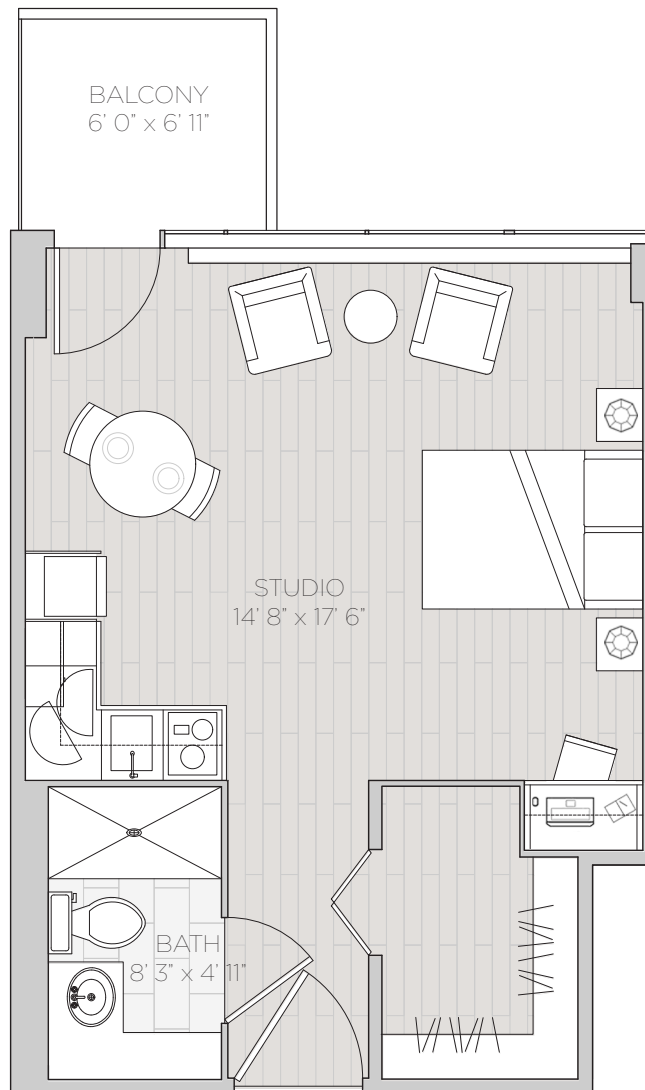

THE LAKESIDE

Duluxe Studio
432 sq ft

THE
HEARTHSTONE
AT GREEN LAKE

A VIBRANT
COMMUNITY IN
THE HEART OF
GREEN LAKE.

206.517.2242
6720 E Green Lake Way N
Seattle, WA 98103
Hearthstone.org