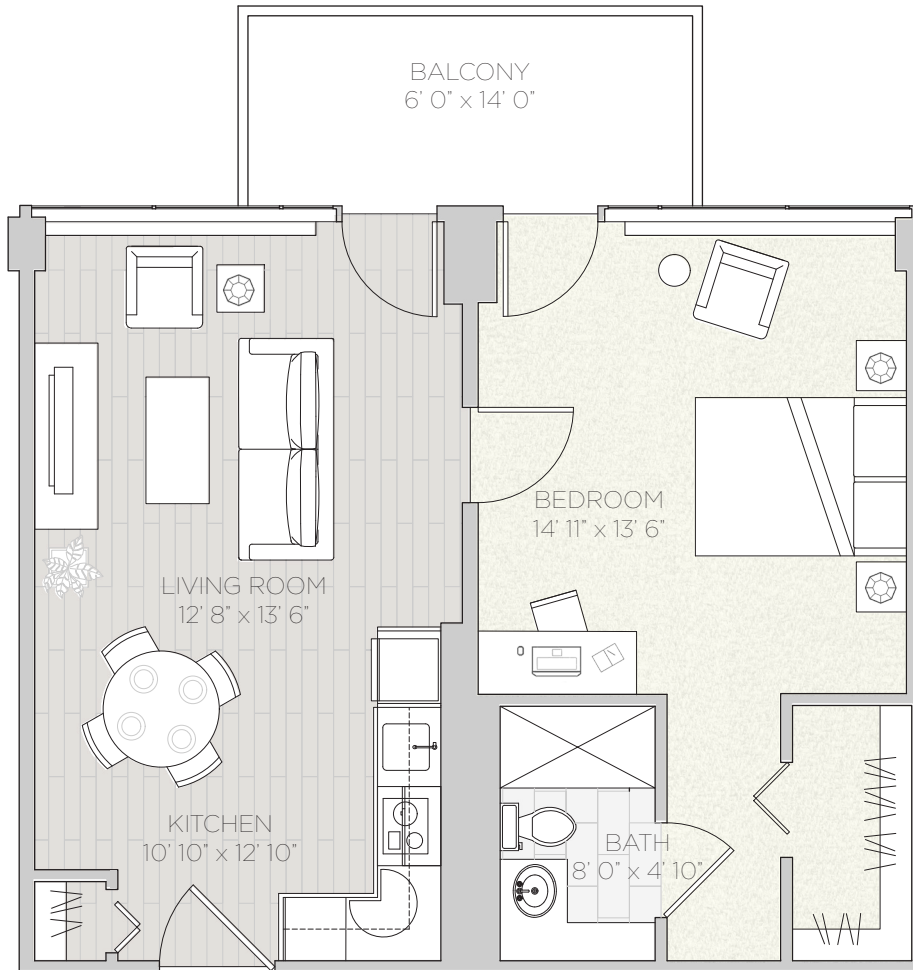

THE LAKESIDE

One Bedroom
One Bath
672 sq ft

THE
HEARTHSTONE
AT GREEN LAKE

A VIBRANT
COMMUNITY IN
THE HEART OF
GREEN LAKE.

206.517.2242
6720 E Green Lake Way N
Seattle, WA 98103
Hearthstone.org