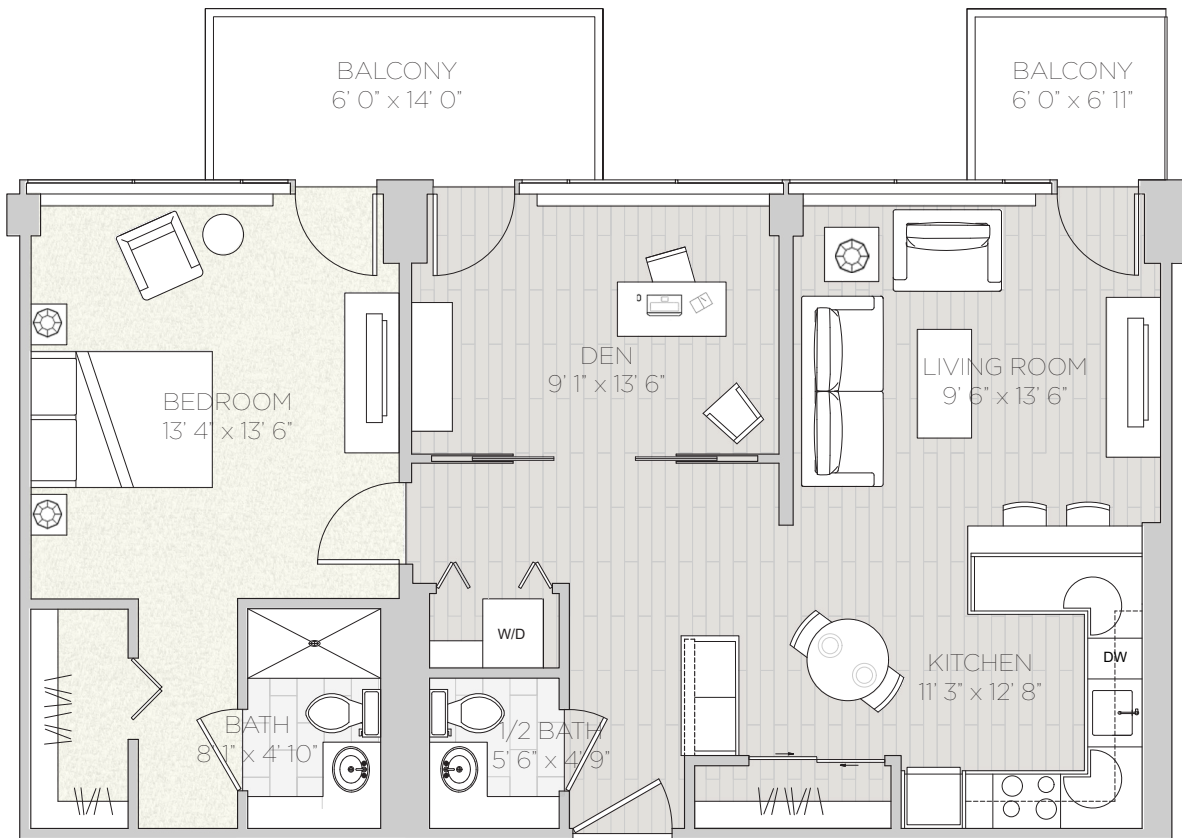

# THE LAKESIDE

One Bedroom + Den  
One + Half Bath  
1008 sq ft

THE  
**HEARTHSTONE**  
AT GREEN LAKE

A VIBRANT  
COMMUNITY IN  
THE HEART OF  
GREEN LAKE.

206.517.2242  
6720 E Green Lake Way N  
Seattle, WA 98103  
Hearthstone.org