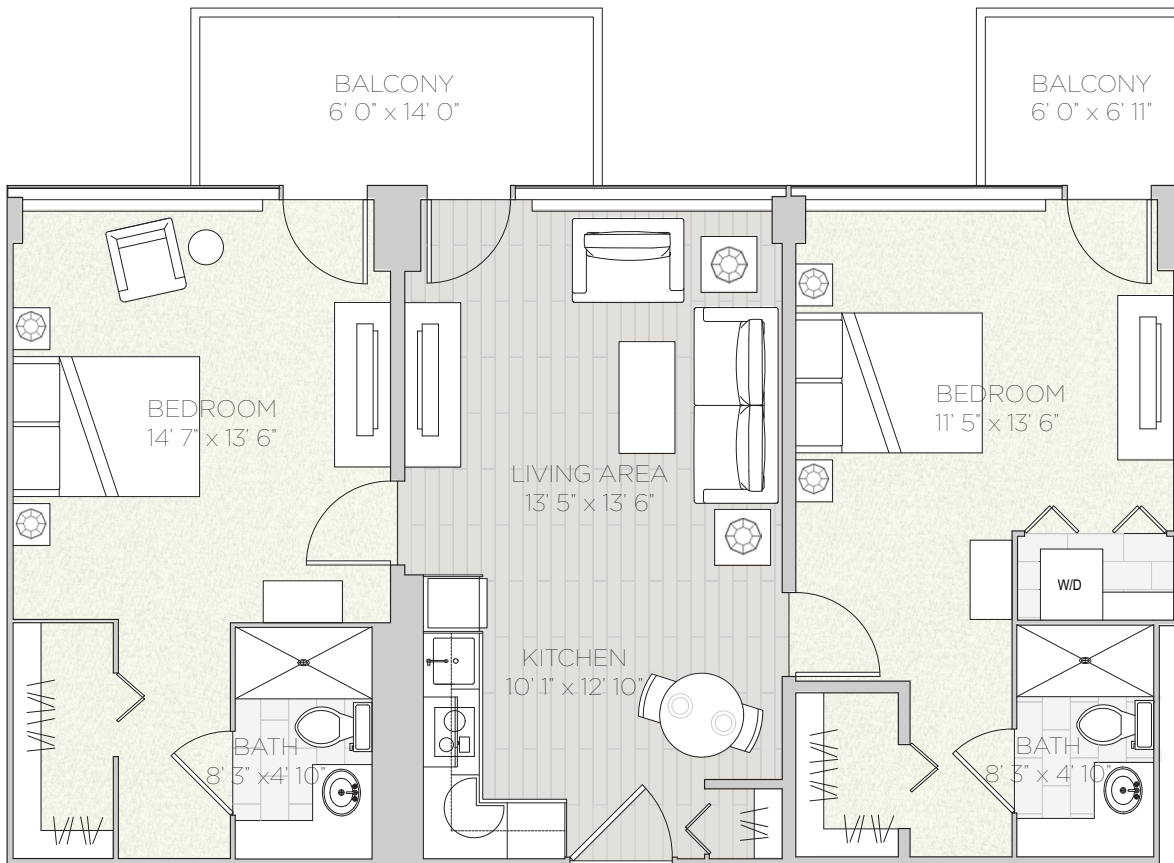

# THE LAKESIDE

Two Bedrooms  
Two Baths  
1008 sq ft

THE  
**HEARTHSTONE**  
AT GREEN LAKE

A VIBRANT  
COMMUNITY IN  
THE HEART OF  
GREEN LAKE.

206.517.2242  
6720 E Green Lake Way N  
Seattle, WA 98103  
Hearthstone.org