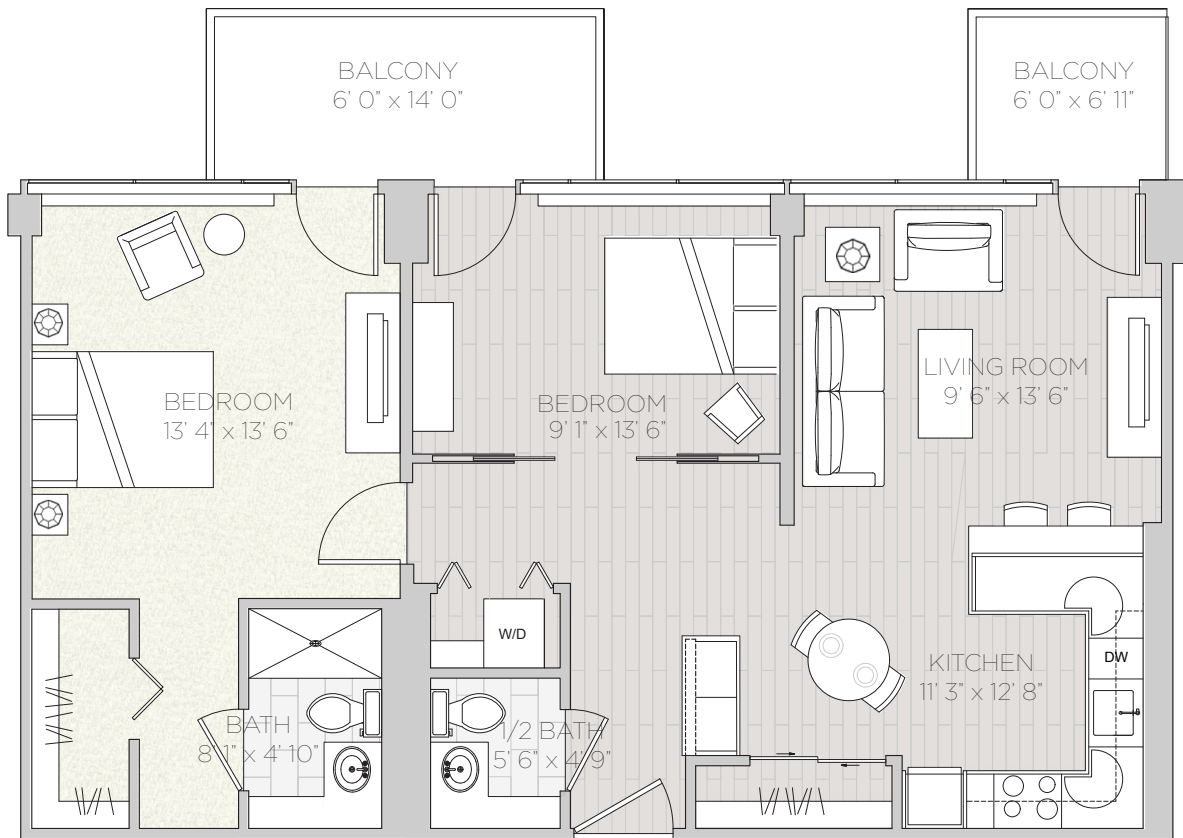

THE LAKESIDE

Two Bedroom
One + Half Bath
1008 sq ft

THE
HEARTHSTONE
AT GREEN LAKE

A VIBRANT
COMMUNITY IN
THE HEART OF
GREEN LAKE.

206.517.2242
6720 E Green Lake Way N
Seattle, WA 98103
Hearthstone.org